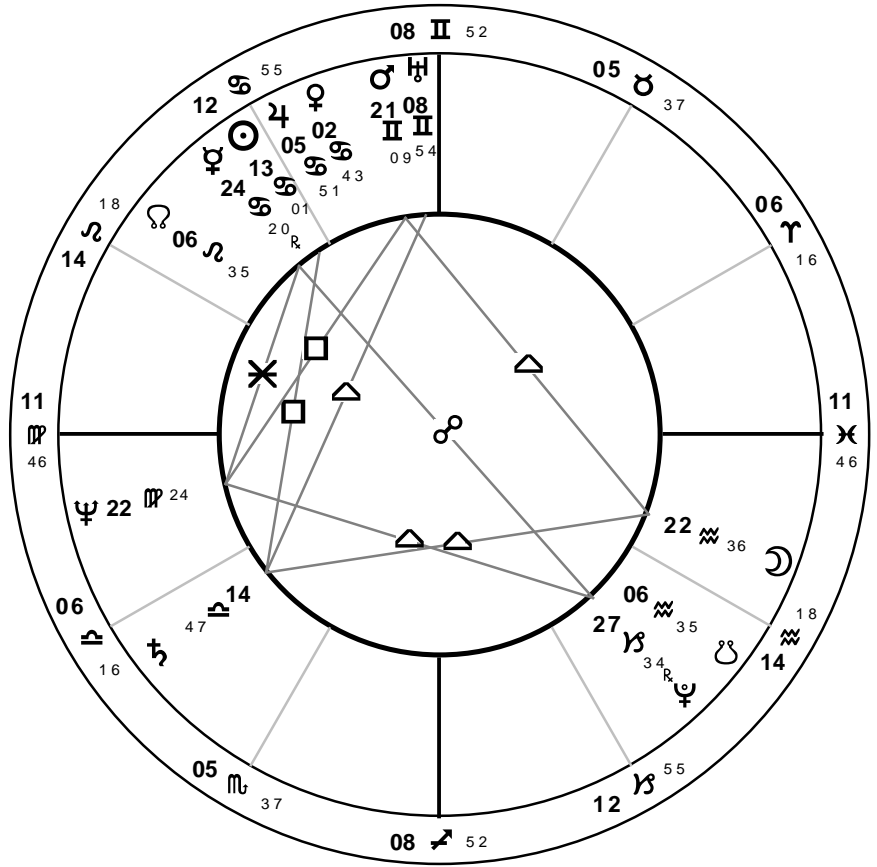

# Birth 12 Vir USA

Jul 4 1776 9:36 AM LMT  
 Philadelphia Pennsylvania  
 39N57 75W10  
 Jul 4 1776 14:36:40 GMT  
 Tropical Placidus True Node

☉ ☽ ♀ ♀ ♂ ♃ ♃ ♃ ♃ ♃

				♂	♁						
	♃		♁	♁	♁		♃				
						∠	♃				
//				♂							
//		//					♁				
//		//	//								
						♁					
							#			♁	
#		#	#	#							
		∠			♁	♂					MC
♃						♁					AS

## House Cusps

10th	08 II 52	1st	11 ♏ 46
11th	12 ♍ 55	2nd	06 ♌ 16
12th	14 ♋ 18	3rd	05 ♍ 37

Part of Fortune  
 ☾ 21 ♎ 22