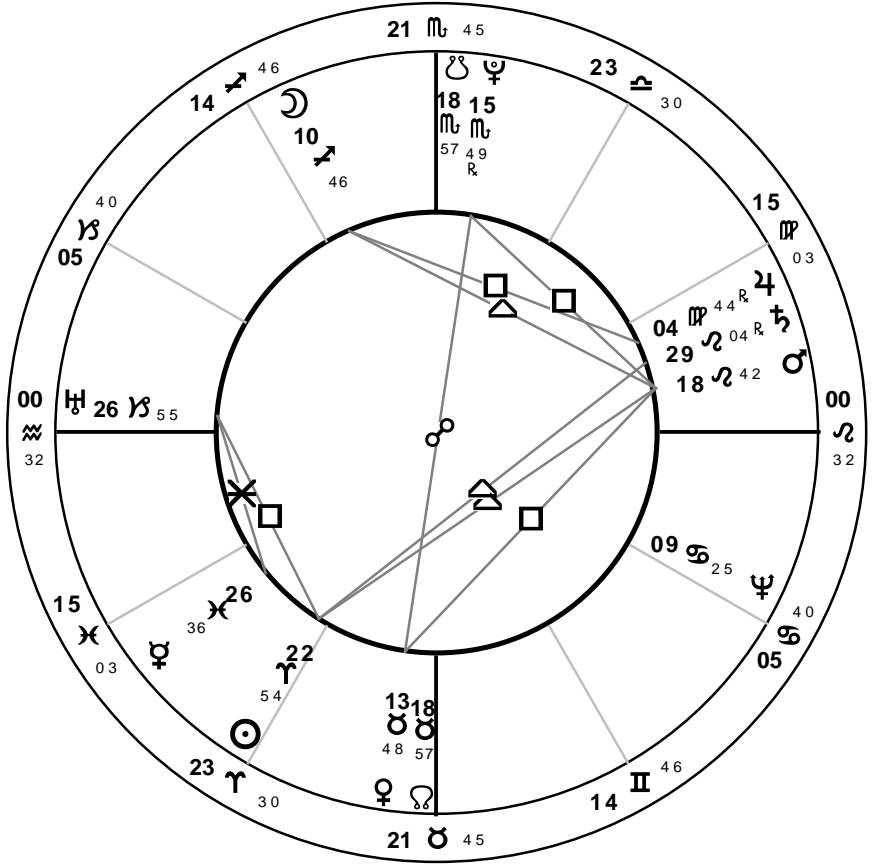

Thomas Jefferson

APR 13 1743

Shadwell

38N01

APR 13 1743

Tropical

Placidus

Virginia

78W24

07:06:48 GMT

True Node

☉ ☽ ♀ ♀ ♂ ♃ ♅ ♆ ♇ ♈

☉	☽	♀	♀	♂	♃	♅	♆	♇	♈
☉	☽	♀	♀	♂	♃	♅	♆	♇	♈
☉	☽	♀	♀	♂	♃	♅	♆	♇	♈
☉	☽	♀	♀	♂	♃	♅	♆	♇	♈
☉	☽	♀	♀	♂	♃	♅	♆	♇	♈
☉	☽	♀	♀	♂	♃	♅	♆	♇	♈
☉	☽	♀	♀	♂	♃	♅	♆	♇	♈
☉	☽	♀	♀	♂	♃	♅	♆	♇	♈
☉	☽	♀	♀	♂	♃	♅	♆	♇	♈
☉	☽	♀	♀	♂	♃	♅	♆	♇	♈
☉	☽	♀	♀	♂	♃	♅	♆	♇	♈

☉ ☽ ♀ ♀ ♂ ♃ ♅ ♆ ♇ ♈ ♉ ♊ ♋ ♌ ♍ ♎ ♏ ♐ ♑ ♒ ♓ MC AS

House Cusps

10th	21 ♎ 45	1st	00 ♈ 32
11th	14 ♈ 46	2nd	15 ♋ 03
12th	05 ♊ 40	3rd	23 ♉ 30

Part of Fortune
☾ 18 ♋ 24

Personal Points

	R.A.M.C.	229 20	
Medium Coeli	21 ♎ 45	Co Ascendant	15 ♊ 56
Ascendant	00 ♈ 32	Polar Ascendant	27 ♎ 05
Vertex	01 ♏ 36	Equatorial Ascendant	16 ♈ 52