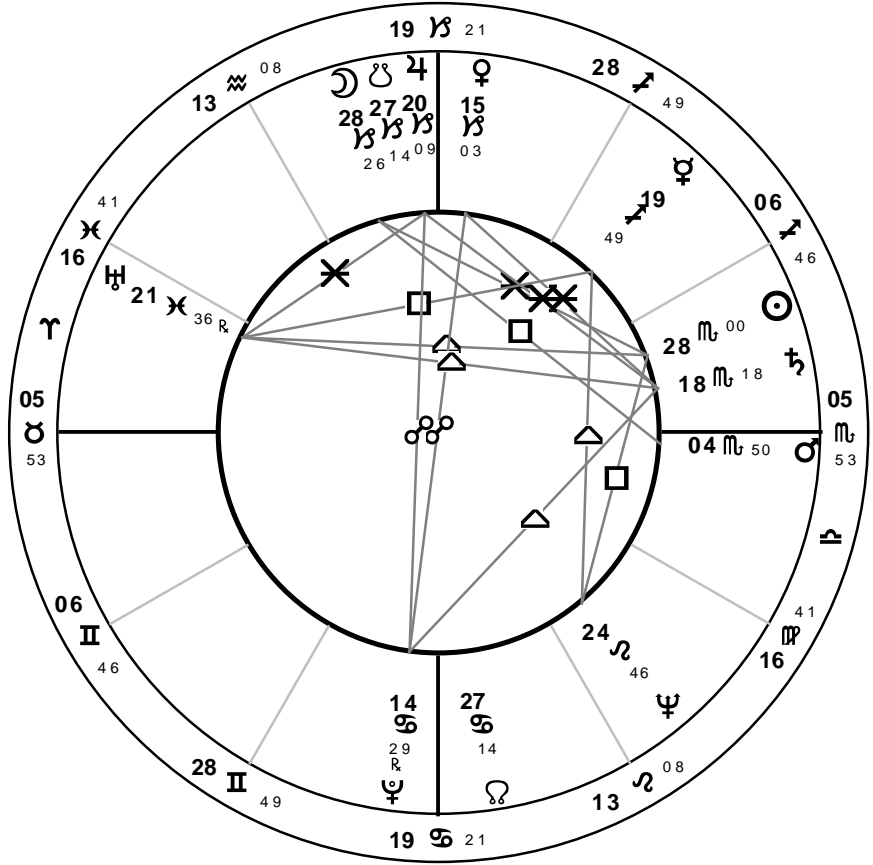

Robert Kennedy

Nov 20 1925

3:11 PM EST

Brookline

Massachusetts

42N20

71W07

Nov 20 1925

20:11:00 GMT

Tropical Placidus

True Node

	☉	☽	♀	♁	♂	♃	♄	♅	♆	♇	♈	♉	♊	♋	♌	♍	♎	♏	♐	♑	♒	♓
☉	☉	☽	♀	♁	♂	♃	♄	♅	♆	♇	♈	♉	♊	♋	♌	♍	♎	♏	♐	♑	♒	♓
☽	☽	☉	♀	♁	♂	♃	♄	♅	♆	♇	♈	♉	♊	♋	♌	♍	♎	♏	♐	♑	♒	♓
♀	♀	☽	☉	♁	♂	♃	♄	♅	♆	♇	♈	♉	♊	♋	♌	♍	♎	♏	♐	♑	♒	♓
♁	♁	♀	♀	☉	♁	♂	♃	♄	♅	♆	♇	♈	♉	♊	♋	♌	♍	♎	♏	♐	♑	♒
♂	♂	♁	♁	♁	☉	♁	♂	♃	♄	♅	♆	♇	♈	♉	♊	♋	♌	♍	♎	♏	♐	♑
♃	♃	♂	♂	♂	♂	☉	♁	♂	♃	♄	♅	♆	♇	♈	♉	♊	♋	♌	♍	♎	♏	♐
♄	♄	♃	♃	♃	♃	♃	♁	♂	♃	♄	♅	♆	♇	♈	♉	♊	♋	♌	♍	♎	♏	♐
♅	♅	♃	♃	♃	♃	♃	♃	♃	♁	♂	♃	♄	♅	♆	♇	♈	♉	♊	♋	♌	♍	♎
♆	♆	♃	♃	♃	♃	♃	♃	♃	♃	♁	♂	♃	♄	♅	♆	♇	♈	♉	♊	♋	♌	♍
♇	♇	♃	♃	♃	♃	♃	♃	♃	♃	♃	♁	♂	♃	♄	♅	♆	♇	♈	♉	♊	♋	♌
♈	♈	♃	♃	♃	♃	♃	♃	♃	♃	♃	♃	♁	♂	♃	♄	♅	♆	♇	♈	♉	♊	♋
♉	♉	♃	♃	♃	♃	♃	♃	♃	♃	♃	♃	♃	♁	♂	♃	♄	♅	♆	♇	♈	♉	♊
♊	♊	♃	♃	♃	♃	♃	♃	♃	♃	♃	♃	♃	♃	♁	♂	♃	♄	♅	♆	♇	♈	♉
♋	♋	♃	♃	♃	♃	♃	♃	♃	♃	♃	♃	♃	♃	♃	♁	♂	♃	♄	♅	♆	♇	♈
♌	♌	♃	♃	♃	♃	♃	♃	♃	♃	♃	♃	♃	♃	♃	♃	♁	♂	♃	♄	♅	♆	♇
♍	♍	♃	♃	♃	♃	♃	♃	♃	♃	♃	♃	♃	♃	♃	♃	♃	♁	♂	♃	♄	♅	♆
♎	♎	♃	♃	♃	♃	♃	♃	♃	♃	♃	♃	♃	♃	♃	♃	♃	♃	♁	♂	♃	♄	♅
♏	♏	♃	♃	♃	♃	♃	♃	♃	♃	♃	♃	♃	♃	♃	♃	♃	♃	♃	♁	♂	♃	♄
♐	♐	♃	♃	♃	♃	♃	♃	♃	♃	♃	♃	♃	♃	♃	♃	♃	♃	♃	♃	♁	♂	♃
♑	♑	♃	♃	♃	♃	♃	♃	♃	♃	♃	♃	♃	♃	♃	♃	♃	♃	♃	♃	♃	♁	♂
♒	♒	♃	♃	♃	♃	♃	♃	♃	♃	♃	♃	♃	♃	♃	♃	♃	♃	♃	♃	♃	♃	♁
♓	♓	♃	♃	♃	♃	♃	♃	♃	♃	♃	♃	♃	♃	♃	♃	♃	♃	♃	♃	♃	♃	♃
MC	♁	♂	♁	♁	♁	♁	♁	♁	♁	♁	♁	♁	♁	♁	♁	♁	♁	♁	♁	♁	♁	♁
AS	♁	♁	♁	♁	♁	♁	♁	♁	♁	♁	♁	♁	♁	♁	♁	♁	♁	♁	♁	♁	♁	♁

House Cusps

10th	19 ♃ 21	1st	05 ♂ 53
11th	13 ♎ 08	2nd	06 ♀ 46
12th	16 ♋ 41	3rd	28 ♀ 49

Part of Fortune
☉ 06 ♉ 19

Personal Points

	R.A.M.C.	290 57	
Medium Coeli	19 ♃ 21	Co Ascendant	10 ♂ 25
Ascendant	05 ♂ 53	Polar Ascendant	16 ♁ 20
Vertex	15 ♁ 27	Equatorial Ascendant	22 ♃ 39

Planets by Sign

- 2 Fire
- 3 Earth
- 0 Air
- 5 Water

Planets by House

- 2 Life
- 3 Substance
- 3 Relationships
- 2 Endings
- 4 Angular
- 2 Succedent
- 4 Cadent

Prepared By:
Marilyn J. Muir

Long Lat Decl R.A.

☉	28 ♁ 00 12	00N 00	19S 43	235 44
☽	28 ♃ 26	00S 06	20S 35	300 34
☿	19 ♁ 49	02S 33	25S 36	258 42
♀	15 ♃ 03	03S 05	25S 39	286 43
♂	04 ♁ 50	00N 34	12S 36	212 45
♃	20 ♃ 09	00S 23	22S 19	291 52
♄	18 ♁ 18	02N 03	15S 18	226 26
♅	21 ♋ 36 R	00S 46	04S 02	352 35
♆	24 ♎ 46	00N 22	13N 36	147 11
♇	14 ♉ 29 R	01S 48	20N 51	105 31
♁	24 ♃ 39 R	00N 16	09N 48	022 43
♂	25 ♀ 38 R	53S 27	30S 03	087 00
♃	29 ♁ 13	09N 48	13S 38	269 12
♀	22 ♎ 12	07N 35	21N 16	147 12
♁	03 ♉ 50 R	04S 12	19N 11	094 03
MC	19 ♃ 21	00N 00	22S 03	290 57
AS	05 ♂ 53	00N 00	13N 29	033 34

☾ True 27 ♉ 14 Mean 28 ♉ 28 R