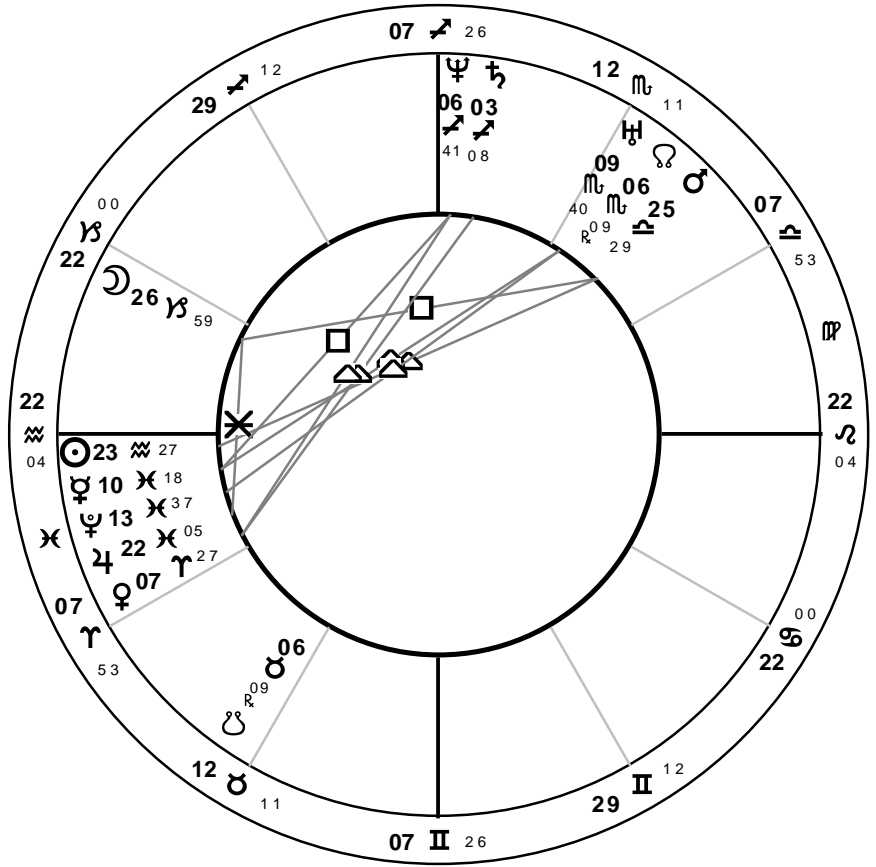

Abraham Lincoln

Feb 12 1809
Hodgenville
37N34
Feb 12 1809
Tropical Placidus True Node

6:54 AM LMT
Kentucky
85W44
12:36:56 GMT
True Node

☉	☽	♀	♀	♂	♃	♄	♅	♆	♇		
		∠	△	⋈							
		∠	Q	□	✕				✖	∠	
				♀		△	□	♂			
						△	△				
		//									
			#								
								♂			
//										△	
						//					
							//				
	✖	□	△			♂	♂				
♂		∠	△	⋈							

☉
☽
♀
♀
♂
♃
♄
♅
♆
♇
♁
♂
♂
MC
AS

House Cusps

10th	07 ♄ 26	1st	22 ♃ 04
11th	29 ♄ 12	2nd	07 ♃ 53
12th	22 ♃ 00	3rd	12 ♃ 11

Part of Fortune
☉ 25 ♃ 36

Personal Points

	R.A.M.C.	245 38		
Medium Coeli	07 ♄ 26	Co Ascendant	07 ♃ 37	
Ascendant	22 ♃ 04	Polar Ascendant	10 ♄ 08	
Vertex	13 ♄ 02	Equatorial Ascendant	03 ♃ 43	